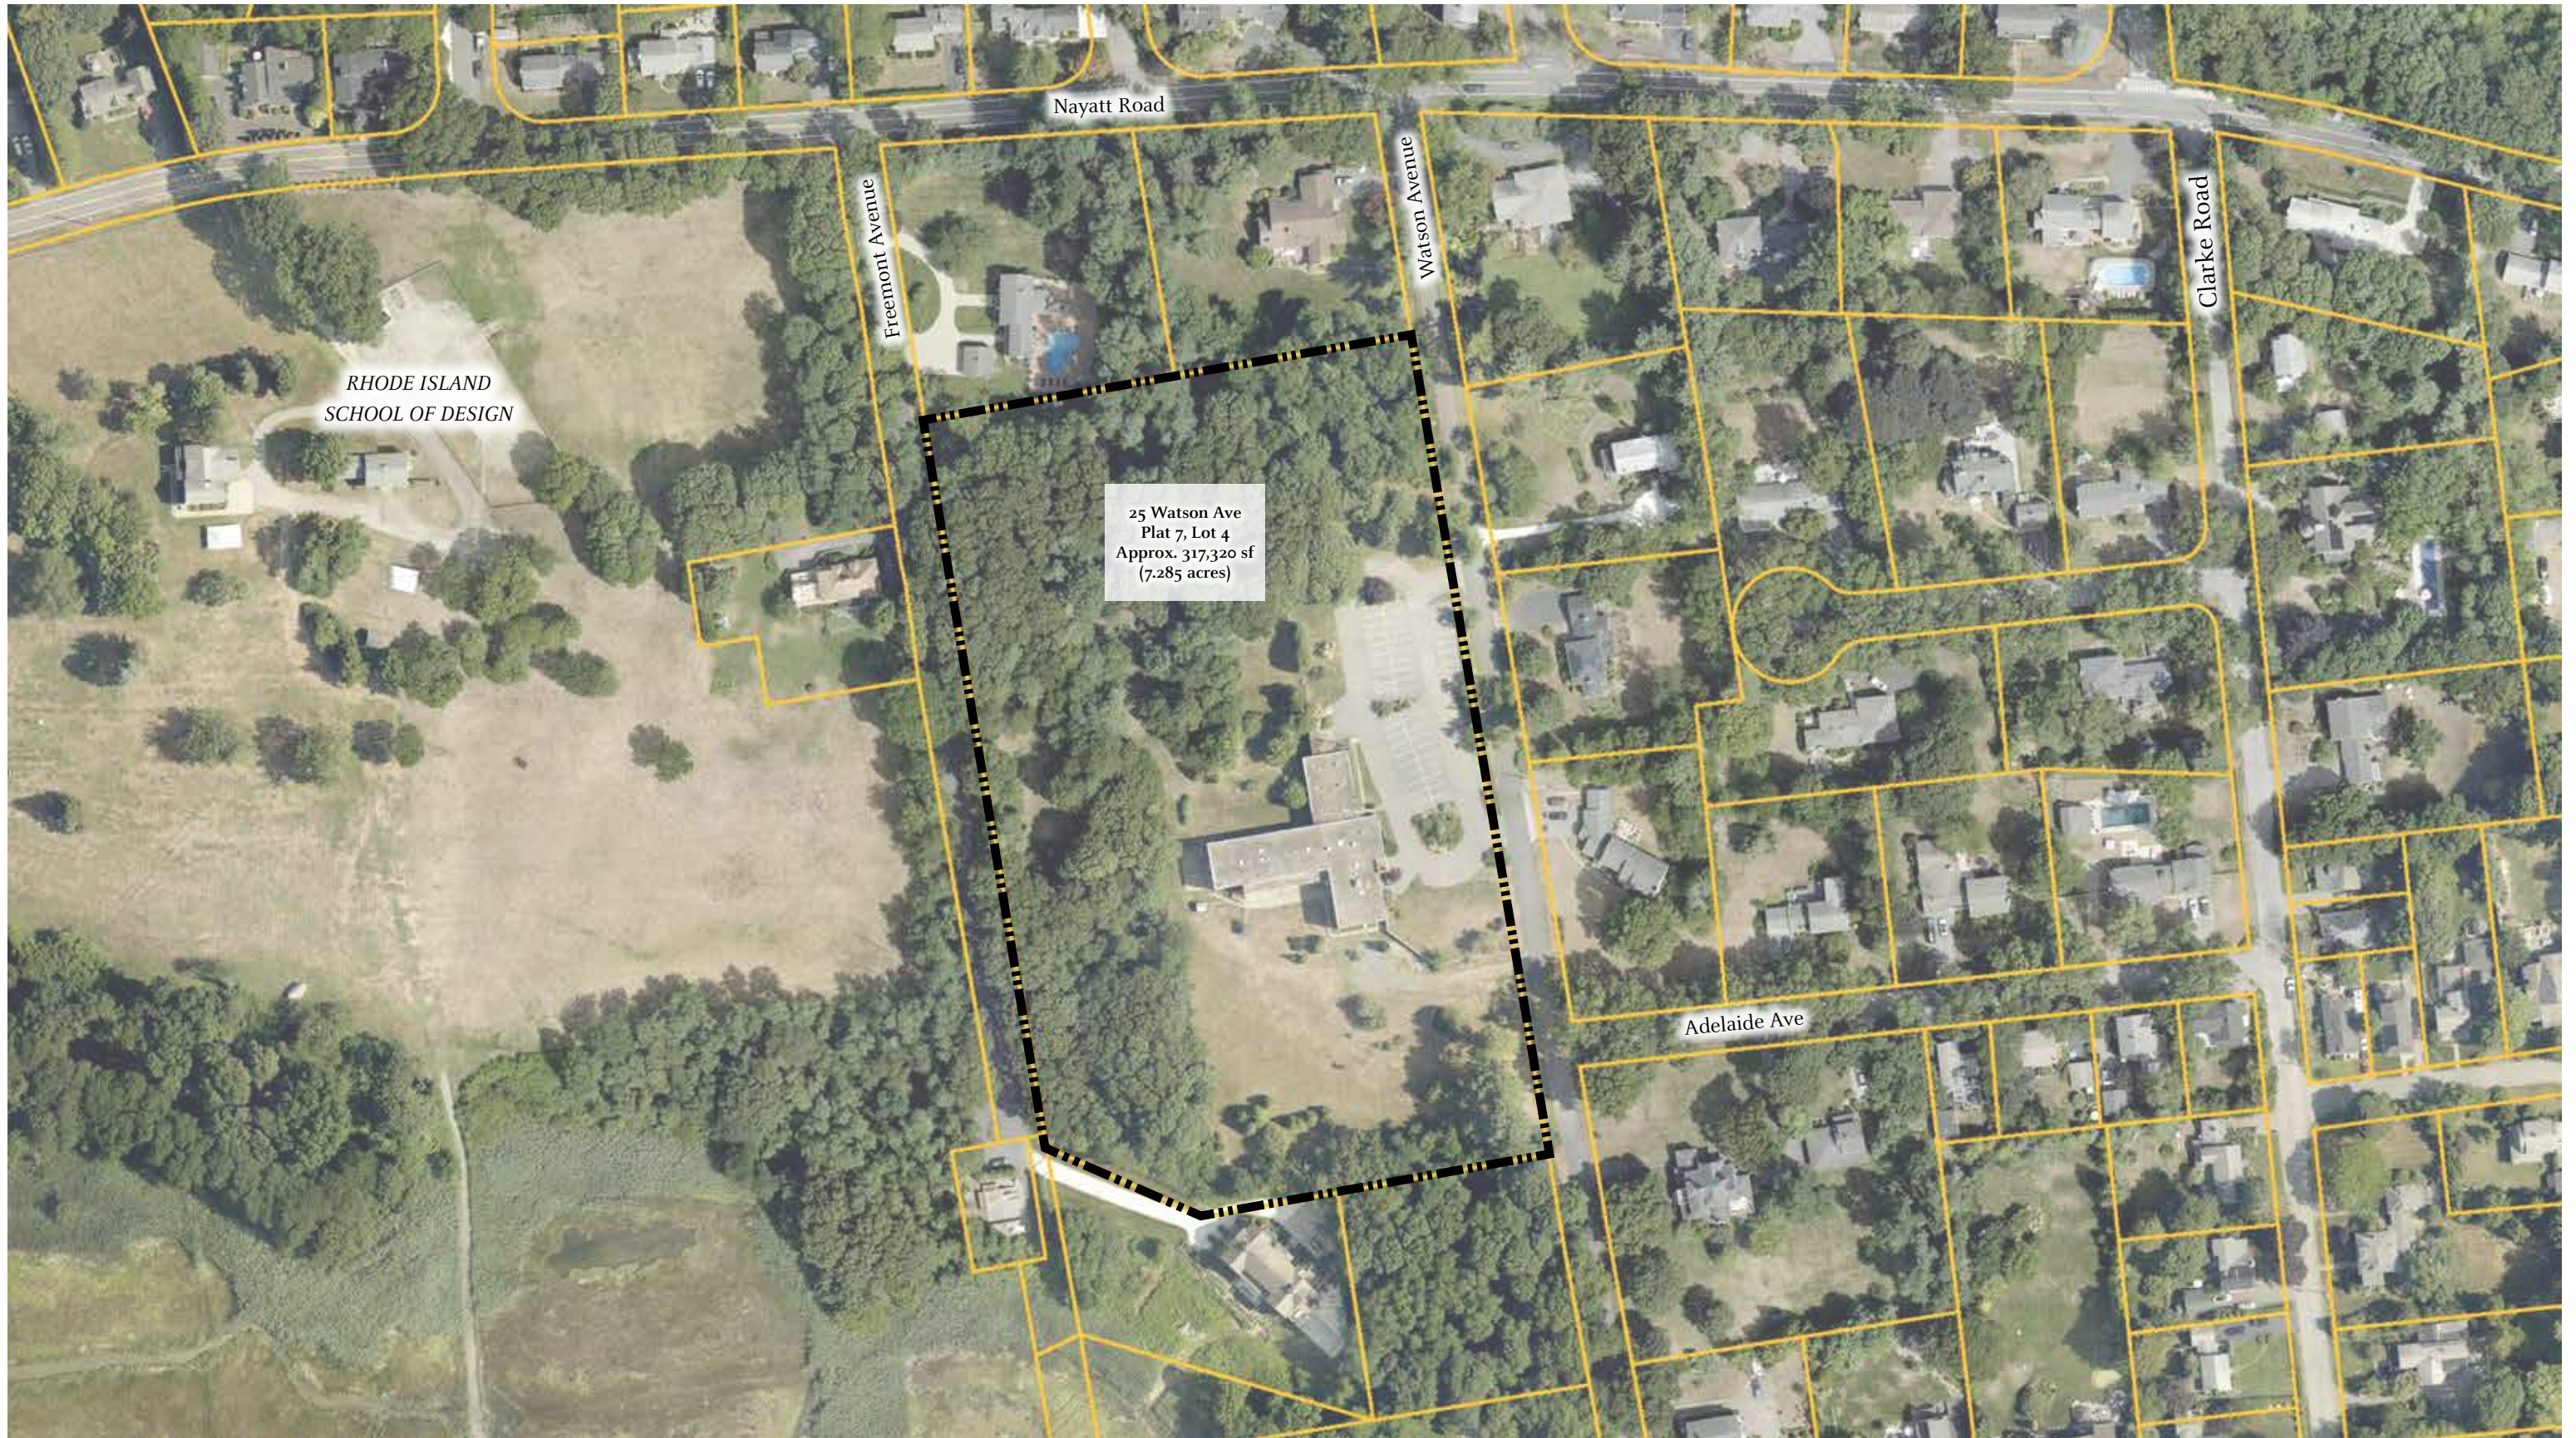

# CARMELITE MONASTERY

EXISTING CONDITIONS - AERIAL

APRIL 19, 2023

SCALE: 1"=140'-0"

# CARMELITE MONASTERY

ALTERNATE SITE SCHEME - OPTION 1 (13 units)

APRIL 19, 2023

SCALE: 1"=140'-0"

# CARMELITE MONASTERY

ALTERNATE SITE SCHEME - OPTION 2 (22 units)

APRIL 19, 2023

SCALE: 1"=140'-0"

# CARMELITE MONASTERY

ALTERNATE SITE SCHEME - OPTION 3 (24 units)

APRIL 19, 2023

SCALE: 1"=140'-0"